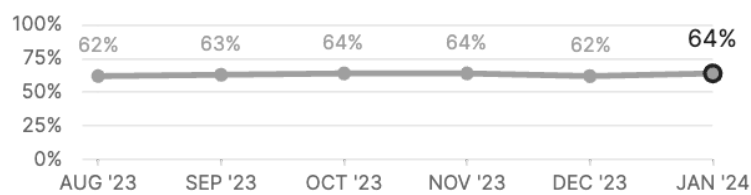

Sense of safety went down 5 points, as 57% of respondents stated they feel completely or mostly safe. Gilcrease area recorded a slight drop in other aspects as well.

Top concerns

432 labeled responses out of 551

Top 3 concerns breakdown

Number of responses by leading subtopic

Top concerns by area

Scores Over Time and by Area

621 responses (collected by Zencity ad-based distribution, excluding self-distribution)

[Explore Results](#)

57% Safety

↓ 5% vs previous month

Score by Area

51% Fairness

↑ 3% vs previous month

Score by Area

62% Respect

0% vs previous month

Score by Area

64% Voice

↑ 2% vs previous month

Score by Area

Small sample sizes can lead to unreliable estimates. Scores for groups under 30 respondents are not shown, and groups with 30 to 49 respondents are marked with an asterisk (*). Use these scores with caution. [Link to Methodology](#).