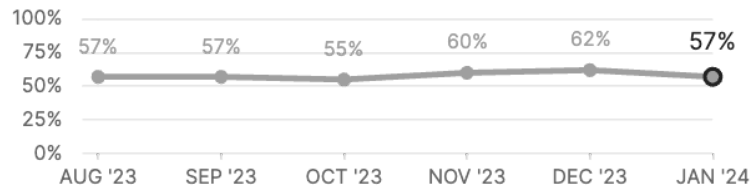

Sense of safety went down 5 points, as 57% of respondents stated they feel completely or mostly safe. Gilcrease area recorded a slight drop in other aspects as well.

Top concerns

432 labeled responses out of 551

Top 3 concerns breakdown

Number of responses by leading subtopic

Top concerns by area

Scores Over Time and by Area

621 responses (collected by Zencity ad-based distribution, excluding self-distribution)

[Explore Results](#)

57% Safety

↓ 5% vs previous month

Score by Area

51% Fairness

↑ 3% vs previous month

Score by Area

62% Respect

0% vs previous month

Score by Area

64% Voice

↑ 2% vs previous month

Score by Area

Small sample sizes can lead to unreliable estimates. Scores for groups under 30 respondents are not shown, and groups with 30 to 49 respondents are marked with an asterisk (*). Use these scores with caution. [Link to Methodology](#).