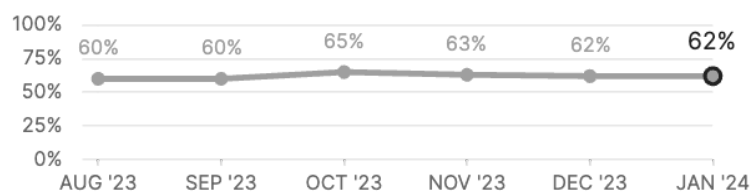

Sense of safety went down 5 points, as 57% of respondents stated they feel completely or mostly safe. Gilcrease area recorded a slight drop in other aspects as well.

Top concerns

432 labeled responses out of 551

Top 3 concerns breakdown

Number of responses by leading subtopic

Top concerns by area

Scores Over Time and by Area

621 responses (collected by Zencity ad-based distribution, excluding self-distribution)

[Explore Results](#)

57% Safety

↓ 5% vs previous month

Score by Area

51% Fairness

↑ 3% vs previous month

Score by Area

62% Respect

0% vs previous month

Score by Area

64% Voice

↑ 2% vs previous month

Score by Area

Small sample sizes can lead to unreliable estimates. Scores for groups under 30 respondents are not shown, and groups with 30 to 49 respondents are marked with an asterisk (*). Use these scores with caution. [Link to Methodology](#).