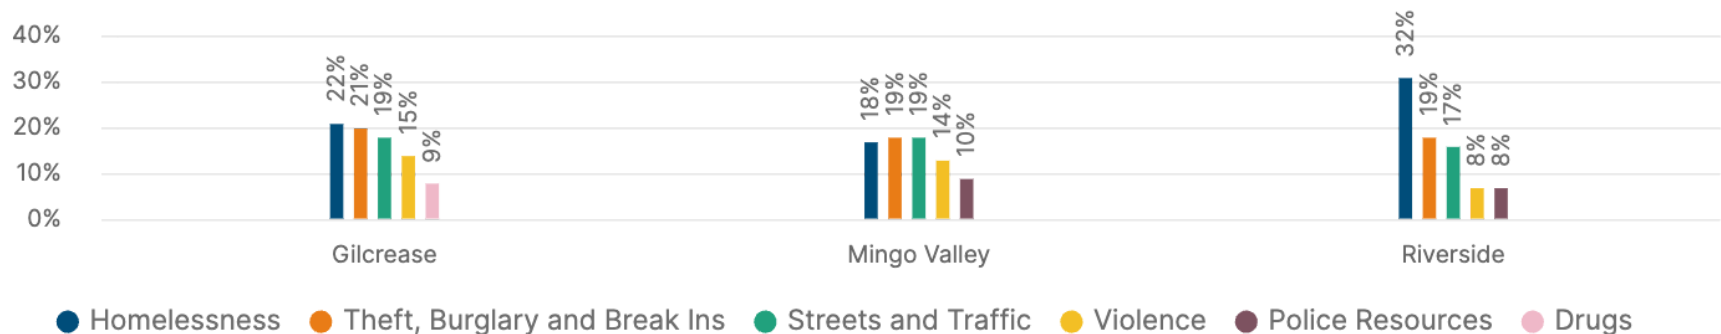

Sense of safety went down 5 points, as 57% of respondents stated they feel completely or mostly safe. Gilcrease area recorded a slight drop in other aspects as well.

Top concerns

432 labeled responses out of 551

Top 3 concerns breakdown

Number of responses by leading subtopic

Top concerns by area

Scores Over Time and by Area

621 responses (collected by Zencity ad-based distribution, excluding self-distribution)

[Explore Results](#)