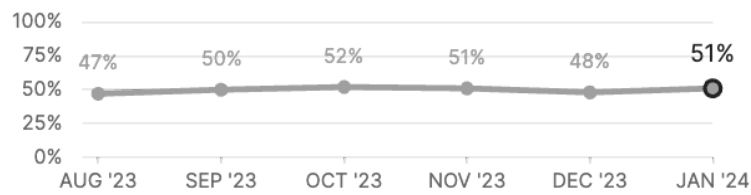

Sense of safety went down 5 points, as 57% of respondents stated they feel completely or mostly safe. Gilcrease area recorded a slight drop in other aspects as well.

Top concerns

432 labeled responses out of 551

Top 3 concerns breakdown

Number of responses by leading subtopic

Top concerns by area

Scores Over Time and by Area

621 responses (collected by Zencity ad-based distribution, excluding self-distribution)

[Explore Results](#)

57% Safety

↓ 5% vs previous month

Score by Area

51% Fairness

↑ 3% vs previous month

Score by Area

62% Respect

0% vs previous month

Score by Area

64% Voice

↑ 2% vs previous month

Score by Area

Small sample sizes can lead to unreliable estimates. Scores for groups under 30 respondents are not shown, and groups with 30 to 49 respondents are marked with an asterisk (*). Use these scores with caution. [Link to Methodology](#).