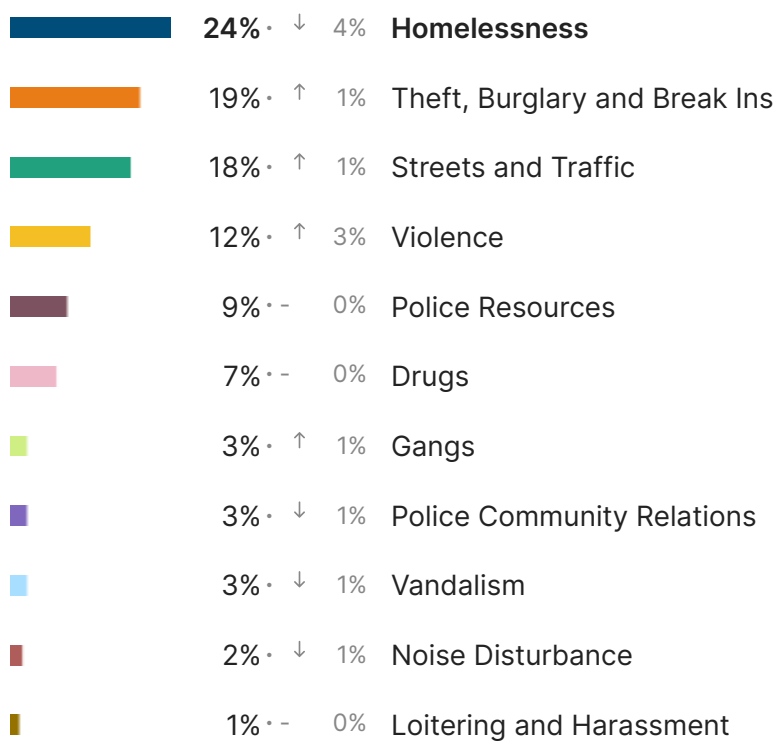

Blockwise - Jan Executive Summary Report

The feed provides open-text comments identifying general themes and specific issues and locations. **Homelessness remains the top three concerns - with 24% of the labeled comments in the open comment feed and 1 out of 3 of the comments in Riverside.**

Sense of safety went down 5 points, as 57% of respondents stated they feel completely or mostly safe. Gilcrease area recorded a slight drop in other aspects as well.

Top concerns

432 labeled responses out of 551

Top 3 concerns breakdown

Number of responses by leading subtopic

Top concerns by area

Scores Over Time and by Area

621 responses (collected by Zencity ad-based distribution, excluding self-distribution)

[Explore Results](#)