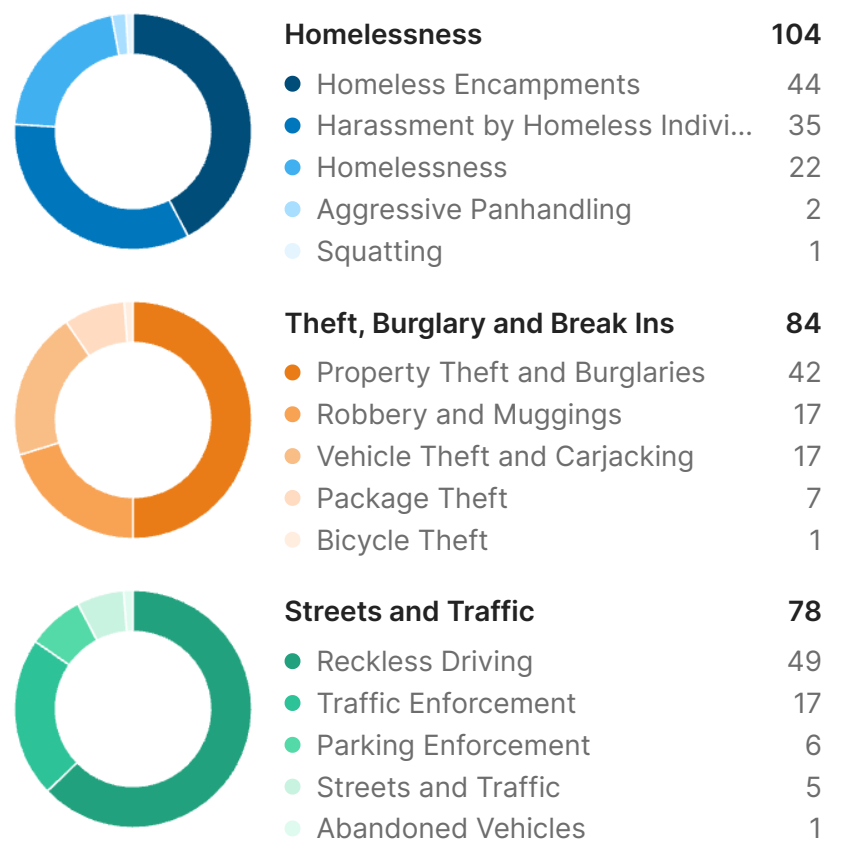

Blockwise - Jan Executive Summary Report

The feed provides open-text comments identifying general themes and specific issues and locations. **Homelessness remains the top three concerns - with 24% of the labeled comments in the open comment feed and 1 out of 3 of the comments in Riverside.**

Sense of safety went down 5 points, as 57% of respondents stated they feel completely or mostly safe. Gilcrease area recorded a slight drop in other aspects as well.

Top concerns

432 labeled responses out of 551

Top 3 concerns breakdown

Number of responses by leading subtopic

Top concerns by area

Scores Over Time and by Area

621 responses (collected by Zencity ad-based distribution, excluding self-distribution)

[Explore Results](#)

57% Safety

↓ 5% vs previous month

Score by Area

51% Fairness

↑ 3% vs previous month

Score by Area

62% Respect

0% vs previous month